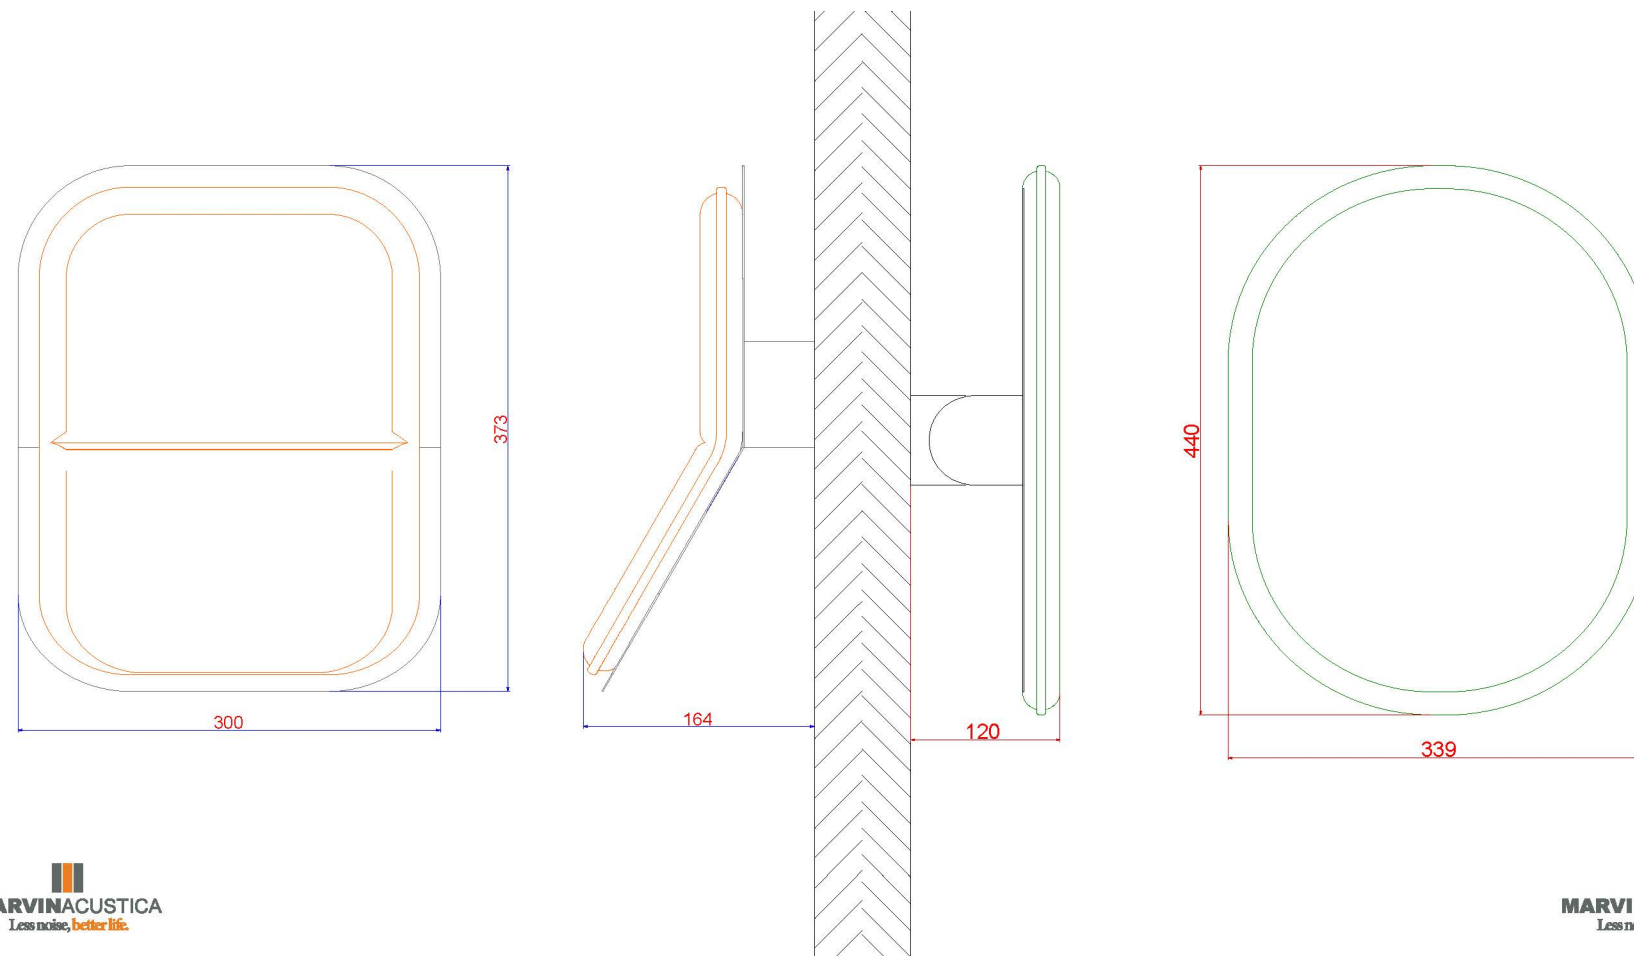

Tasto

Suonosoft Lamp
Design by Luigi Siard

Tasto Lamp
L. 30 cm
H. 37 cm
P. 16 cm
T. da 3 cm
A. 0,24 m²

Light Power 11.5 w
Luminous flux 1600 Lumen
Double light emission above and below

Winning product of the
VENETIAN SMART LIGHTING AWARD 2021
Best lighting for special use Category

Morse

Suonosoft Lamp
Design by Luigi Siard

Morse Lamp
L. 34 cm
H. 44 cm
T. da 3 cm
A. 0,28 m²

Light Power 11.5 w
Luminous flux 1600 Lumen
Double light emission above and below

MARVINACUSTICA with ELESILUCE produced «Morse» And «Tasto».

Using sound absorbing material with bright colors and integrated white LED lights, or with RGB, the sconce becomes relevant. In the context of the renovation project of a Children's hospital.

Light and sound share many physics laws and it's interesting to offer a system that interacts on both, allowing users to adapt it to their own needs.

The theme of sound absorbing panels is resolved in a language key, in domestic shapes and colors that care about the size of functional versatility.