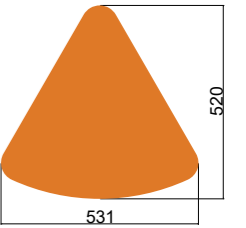

Slice

Suonosoft Panels
Design by Luigi Siard

Slice 60°
L. 53 cm
H. 52 cm
T. da 3 a 5 cm
A. 0,32 m²